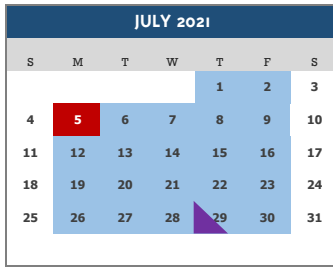

Monarch Montessori of Denver 2021-22 First Steps (infants-Preschool) & Elementary (Public K-5th grades)

- No School-All MONARCH Students
- Professional Development (PD)- No ELEMENTARY Students
- Professional Development (PD)- No FIRST STEPS Students
- BREAK-No School for Elementary ONLY
- Begin / End of School Elementary
- 21-22 Tuition Rates for First Steps Begin
- Conferences
- Board Meetings (5:30-8:00pm)

NOTE: FIRST STEPS is a YEAR ROUND program.

- July 5** 4th of July - No School - ALL STUDENTS
- July 29** Board Meeting
- August** 2021-22 Tuition Rates for First Steps Begin
- August 2-3** Closed - No School - ALL STUDENTS
- August 4-6** PD Days- No School - ALL STUDENTS
- August 9** **First Academic Day of FIRST STEPS**
- August 5-13** PD Days- No ELEMENTARY Students
- August 16** **First Day for ELEMENTARY**