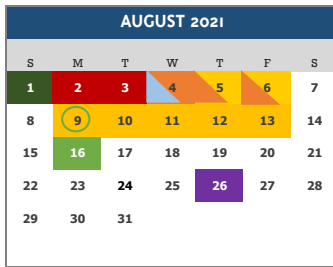

Monarch Montessori of Denver 2021-22 First Steps (infants-Preschool) & Elementary (Public K-5th grades)

- No School-All MONARCH Students
- Professional Development (PD)- No ELEMENTARY Students
- Professional Development (PD)- No FIRST STEPS Students
- BREAK-No School for Elementary ONLY
- Begin / End of School Elementary
- 21-22 Tuition Rates for First Steps Begin
- Conferences
- Board Meetings (5:30-8:00pm)

NOTE: FIRST STEPS is a YEAR ROUND program.

- July 5** 4th of July - No School - ALL STUDENTS
- July 29** Board Meeting
- August** 2021-22 Tuition Rates for First Steps Begin
- August 2-3** Closed - No School - ALL STUDENTS
- August 4-6** PD Days- No School - ALL STUDENTS
- August 9** **First Academic Day of FIRST STEPS**
- August 5-13** PD Days- No ELEMENTARY Students
- August 16** **First Day for ELEMENTARY**