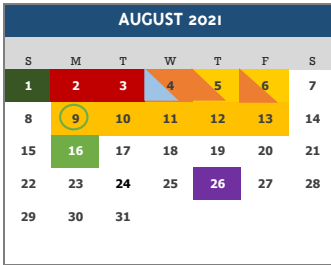

Monarch Montessori of Denver 2021-22 First Steps (infants-Preschool) & Elementary (Public K-5th grades)

- No School-All MONARCH Students
- Professional Development (PD)- No ELEMENTARY Students
- Professional Development (PD)- No FIRST STEPS Students
- BREAK-No School for Elementary ONLY
- Begin / End of School Elementary
- 21-22 Tuition Rates for First Steps Begin
- Conferences
- Board Meetings (5:30-8:00pm)

- NOTE: FIRST STEPS is a YEAR ROUND program.**
- July 5** 4th of July - No School - ALL STUDENTS
 - July 29** Board Meeting
 - August** 2021-22 Tuition Rates for First Steps Begin
 - August 2-3** Closed - No School - ALL STUDENTS
 - August 4-6** PD Days- No School - ALL STUDENTS
 - August 9** **First Academic Day of FIRST STEPS**
 - August 5-13** PD Days- No ELEMENTARY Students
 - August 16** **First Day for ELEMENTARY**