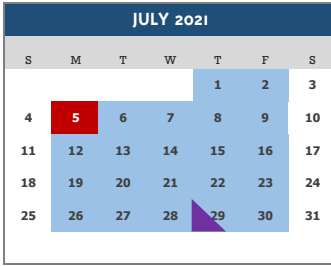

Monarch Montessori of Denver 2021-22 First Steps (infants-Preschool) & Elementary (Public K-5th grades)

- No School-All MONARCH Students
- Professional Development (PD)- No ELEMENTARY Students
- Professional Development (PD)- No FIRST STEPS Students
- BREAK-No School for Elementary ONLY
- Begin / End of School Elementary
- 21-22 Tuition Rates for First Steps Begin
- Conferences
- Board Meetings (5:30-8:00pm)

- NOTE: FIRST STEPS is a YEAR ROUND program.**
- July 5** 4th of July - No School - ALL STUDENTS
 - July 29** Board Meeting
 - August** 2021-22 Tuition Rates for First Steps Begin
 - August 2-3** Closed - No School - ALL STUDENTS
 - August 4-6** PD Days- No School - ALL STUDENTS
 - August 9** **First Academic Day of FIRST STEPS**
 - August 5-13** PD Days- No ELEMENTARY Students
 - August 16** **First Day for ELEMENTARY**