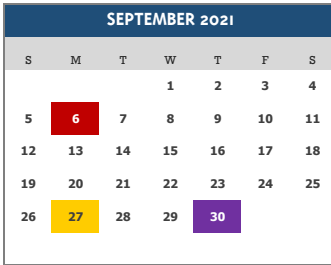

Monarch Montessori of Denver 2021-22 First Steps (infants-Preschool) & Elementary (Public K-5th grades)

- No School-All MONARCH Students
- Professional Development (PD)- No ELEMENTARY Students
- Professional Development (PD)- No FIRST STEPS Students
- BREAK-No School for Elementary ONLY
- Begin / End of School Elementary
- 21-22 Tuition Rates for First Steps Begin
- Conferences
- Board Meetings (5:30-8:00pm)

- NOTE: FIRST STEPS is a YEAR ROUND program.**
- July 5** 4th of July - No School - ALL STUDENTS
 - July 29** Board Meeting
 - August** 2021-22 Tuition Rates for First Steps Begin
 - August 2-3** Closed - No School - ALL STUDENTS
 - August 4-6** PD Days- No School - ALL STUDENTS
 - August 9** **First Academic Day of FIRST STEPS**
 - August 5-13** PD Days- No ELEMENTARY Students
 - August 16** **First Day for ELEMENTARY**