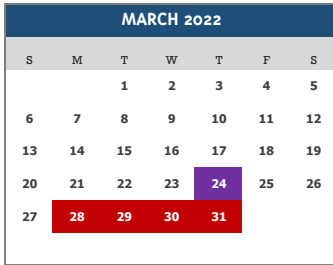

- **Nov 22-26** Fall Break - No School - ELEMENTARY
- **Nov 24-26** Fall Break - No School - FIRST STEPS
- **December 9** Board Meeting
- **Dec 20-31** Winter Break - No School - ALL STUDENTS
- **January 3** PD Day - No School - ALL STUDENTS
- **January 17** Dr King - No School - ALL STUDENTS
- **January 27** Board Meeting
- **February 21** Presidents' Day - No School - ALL STUDENTS
- **February 22** Conferences - No School - ELEMENTARY ONLY
- **February 24** Board Meeting