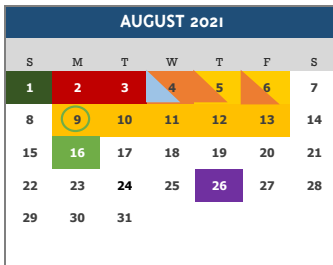

Monarch Montessori of Denver 2021-22 First Steps (Infants-Preschool) & Elementary (Public K-5th grades)

- No School-All MONARCH Students
- Professional Development (PD)- No ELEMENTARY Students
- Professional Development (PD)- No FIRST STEPS Students
- BREAK-No School for Elementary ONLY
- Begin / End of School Elementary
- 21-22 Tuition Rates for First Steps Begin
- Conferences
- Board Meetings (5:30-8:00pm)

NOTE: FIRST STEPS is a YEAR ROUND program.

- July 5** 4th of July - No School - ALL STUDENTS
- July 29** Board Meeting
- August** 2021-22 Tuition Rates for First Steps Begin
- August 2-3** Closed - No School - ALL STUDENTS
- August 4-6** PD Days- No School - ALL STUDENTS
- August 9** **First Academic Day of FIRST STEPS**
- August 5-13** PD Days- No ELEMENTARY Students